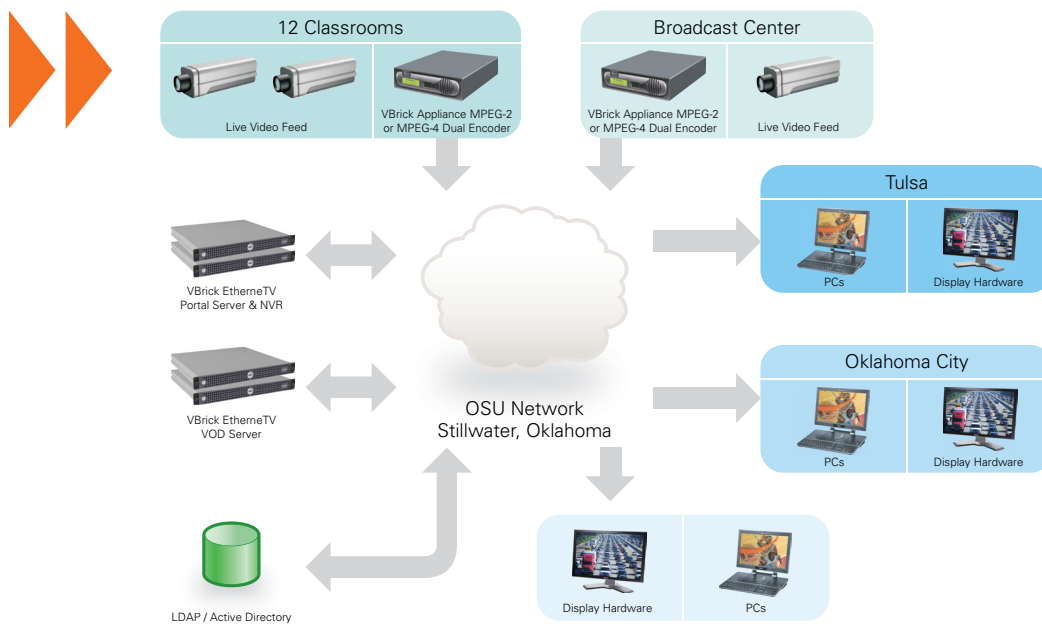

The Benefits, continued

EtherneTV's LDAP integration has made the system a completely integrated part of the OSU technology platform and reduces the IT maintenance and oversight of the system guaranteeing that only content approved for distribution is available.

Long term, OSU's staff believes that video technology will change the way that higher education is delivered. With the ability to time-shift classes students can decide how they would like their classes delivered, broadening the list of learning possibilities.

System Integration

About VBrick Systems, Inc.

VBrick is the leader in Enterprise IP Video solutions, with over 9,000 corporate, education and government customers and 60,000 installations worldwide. VBrick solutions work over standard IP networks and the Internet to deliver rich media communications that connect people everywhere – from employees and customers, to partners and shareholders. Our comprehensive product suite and end-to-end solutions are used in a wide range of live and on-demand applications including meeting and event broadcasts, distance learning, digital signage, TV distribution, video surveillance, and Web-based marketing campaigns. Headquartered in Wallingford, CT, VBrick's products and services are available through industry-leading value-added resellers.

For more information, visit www.vbrick.com

VBrick Systems Inc. | 12 Beaumont Road | Wallingford, CT 06492 | 203.265.0044 | www.vbrick.com